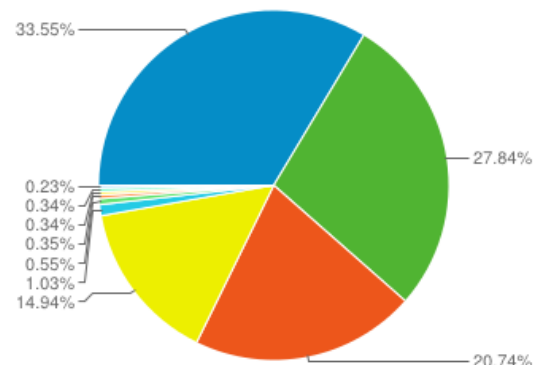

Browser & OS

% of visits: 100.00%

Explorer

Site Usage

Visits

60,854

% of Total: 100.00% (60,854)

Pages / Visit

Bounce Rate

44.98%

Site Avg: 44.98% (0.00%)

Browser

Visits

Visits

Contribution to total:

Visits

Rank	Browser	Visits	Contribution to total
1.	Firefox	20,419	33.55%
2.	Internet Explorer	16,942	27.84%
3.	Chrome	12,623	20.74%
4.	Safari	9,091	14.94%
5.	Android Browser	628	1.03%
6.	Safari (in-app)	333	0.55%
7.	Mozilla Compatible Agent	213	0.35%
8.	Opera	207	0.34%
9.	Opera Mini	205	0.34%
10.	IE with Chrome Frame	142	0.23%